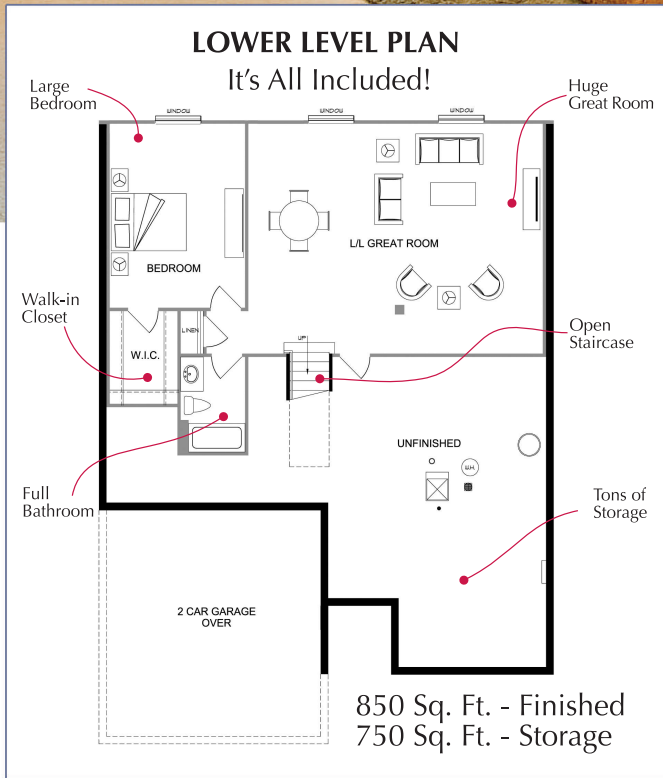

# Free Finished Lower Level!

**SAVE \$26,900!**  
**Limited Opportunity!**  
**Only 5 Available at Each Community!**

Visit one of our villa communities today and take advantage of this offer! Add an extra 850 square feet of living space at absolutely NO EXTRA COST!